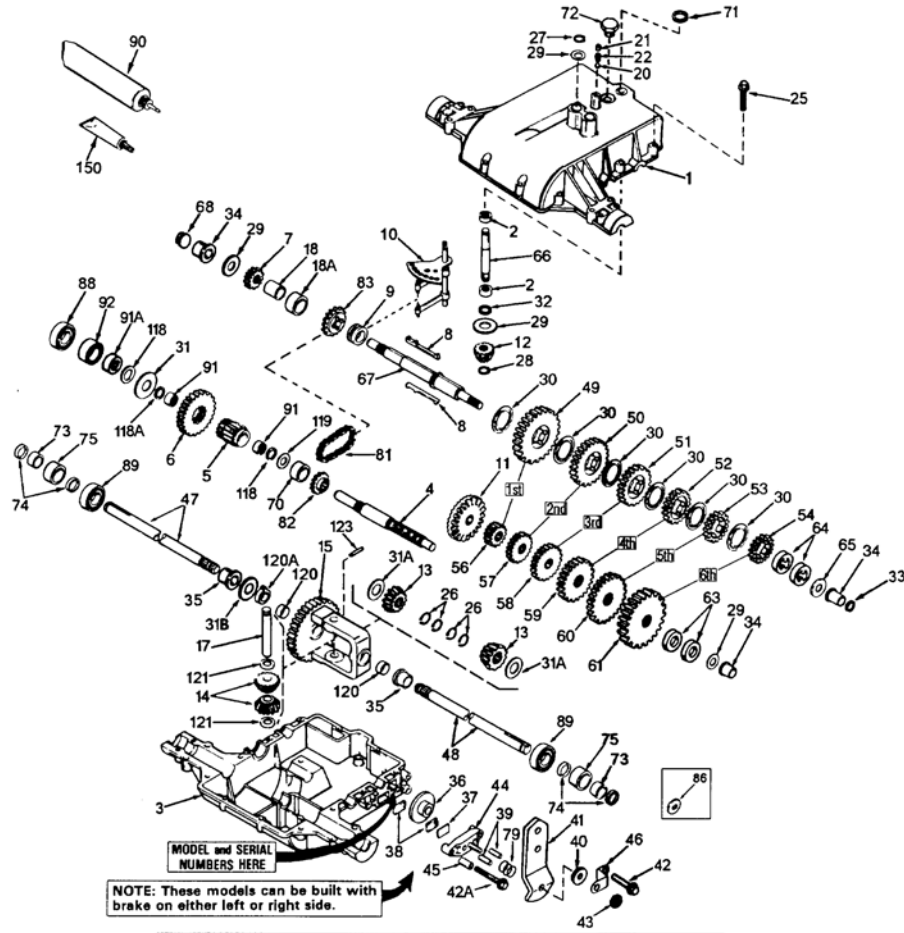

p800.2 800-832B / Transaxle

ILLUSTRATION SHOWS TYPICAL PARTS ONLY. ORDER BY PART NUMBER. PARTS NOT LISTED ARE SUPPLIED BY OEM.

47	48	47C	48C
47A	48A	47D	48D
47B	48B	47E	48E